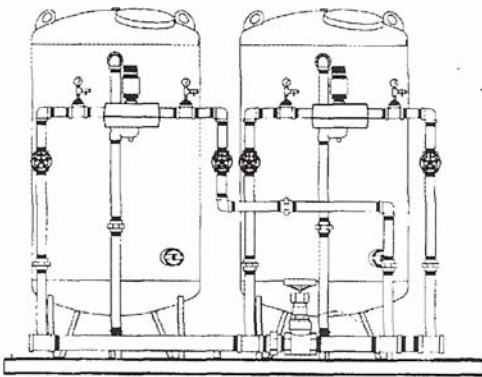

SKID MOUNTED TWIN TANK FILTER ASSEMBLY

TYPICAL AND CUSTOM SYSTEM DRAWINGS

PIPING AND VALVE NEST CONFIGURATION

FILTERS WITH VARIOUS VALVES / PIPING:

Contact us for your specific application and detailed specifications