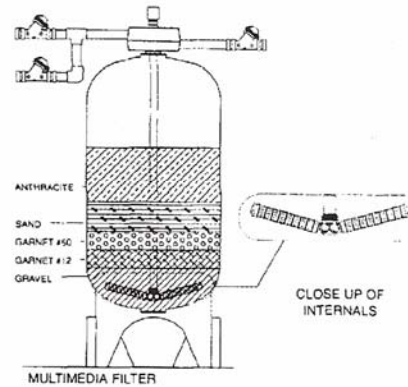

US Engineered Products

INDUSTRIAL SERIES MEDIA FILTERS

Available as Water Softeners, Carbon Filters, Multi Media Filters and DI Polishers

TANK AND PIPING CONFIGURATION OPTIONS

SKID MOUNTED TWIN COMPOSITE TANK FILTER ASSEMBLY

SKID MOUNTED TWIN TANK FILTER ASSEMBLY

TYPICAL AND CUSTOM SYSTEM DRAWINGS

PIPING AND VALVE NEST CONFIGURATION

FILTERS WITH VARIOUS VALVES / PIPING:

Contact us for your specific application and detailed specifications