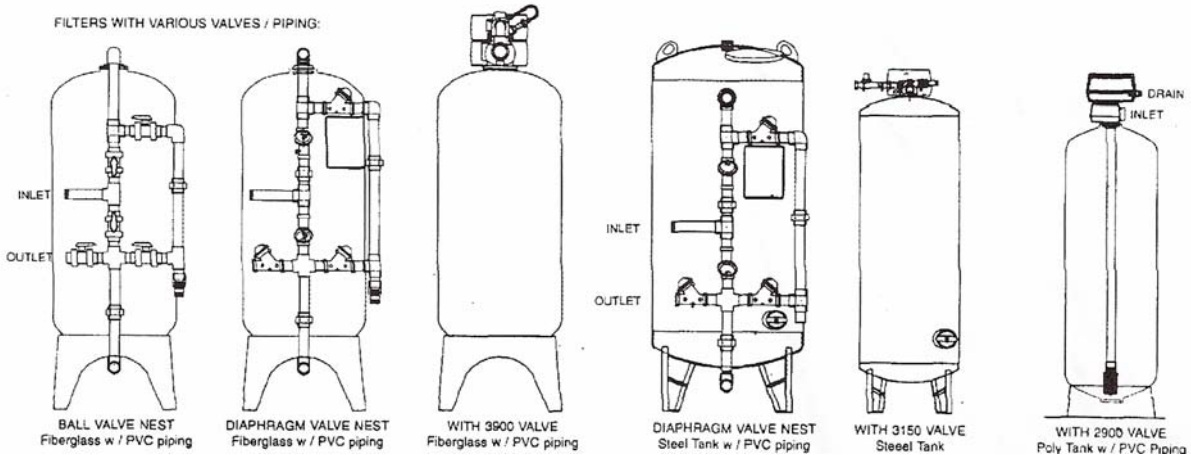

US Engineered Products

INDUSTRIAL SERIES MEDIA FILTERS

Available as Water Softeners, Carbon Filters, Multi Media Filters and DI Polishers

TANK AND PIPING CONFIGURATION OPTIONS

SKID MOUNTED TWIN COMPOSITE TANK FILTER ASSEMBLY

SKID MOUNTED TWIN TANK FILTER ASSEMBLY

TYPICAL AND CUSTOM SYSTEM DRAWINGS

PIPING AND VALVE NEST CONFIGURATION

FILTERS WITH VARIOUS VALVES / PIPING:

Contact us for your specific application and detailed specifications