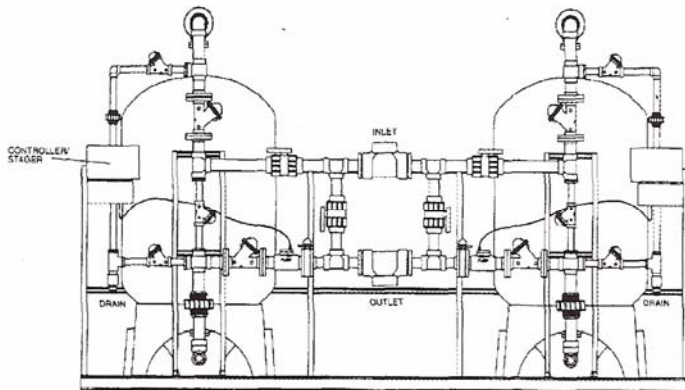

US Engineered Products

INDUSTRIAL SERIES MEDIA FILTERS

Available as Water Softeners, Carbon Filters, Multi Media Filters and DI Polishers

TANK AND PIPING CONFIGURATION OPTIONS

SKID MOUNTED TWIN COMPOSITE TANK FILTER ASSEMBLY